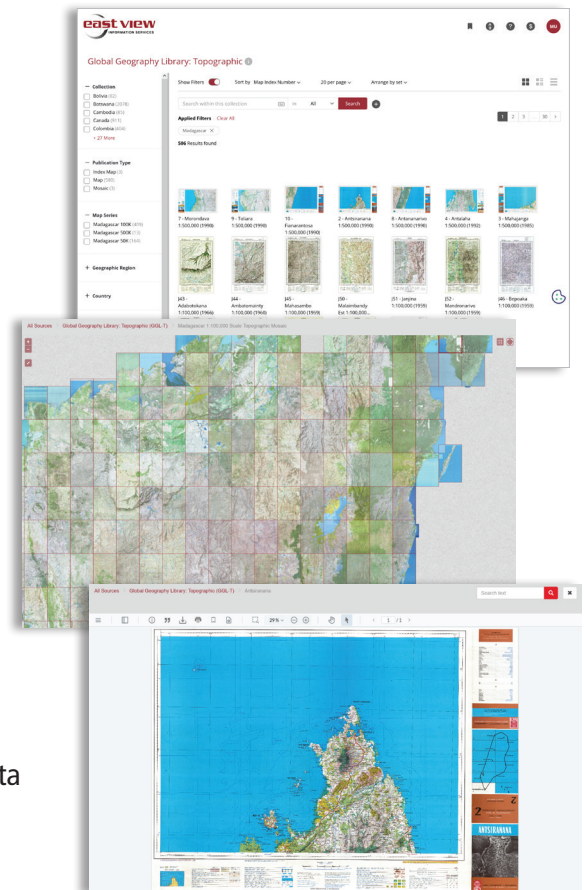

A World of Geospatial Resources at Your Fingertips

Research • Explore • Analyze

Global Geography Library (GGL) is a digital platform designed to address the challenges of storing and accessing large format materials such as atlases and charts, or large physical collections like national mapping series. With GGL, users can access a diverse collection of maps, charts, explanatory notes, and related materials – both in copyright and non-copyright – covering various geographical regions, time periods, and categories.

See reverse for information on GGL collections

GGL Collections

GGL offers collections from across the globe, with new collections constantly being produced. Content types include digital (raster) maps and charts, GIS vector data, mosaics, index maps, explanatory notes, terrain reports, atlases, and more.

Includes 1:200,000 scale topographic mapping, soil diagrams, reports (native language and English translations), and accompanying e-books

Countries include:

- Afghanistan
- China
- Jordan
- North Korea
- Syria & Lebanon
- Ukraine

- Israel Topographic City Maps
- Israel Topographic 25K (2023-Hebrew)
- Israel Topographic 50K (2020-English)
- Karta Mira (“Maps of the World”) Topographic 2.5M
- Madagascar Topographic 50K
- Malawi Topographic 50K
- Myanmar Topographic 50K (EVMap)
- Samoa Topographic 50K (EVMap)
- Senegal Topographic 50K
- Tanzania Topographic 250K