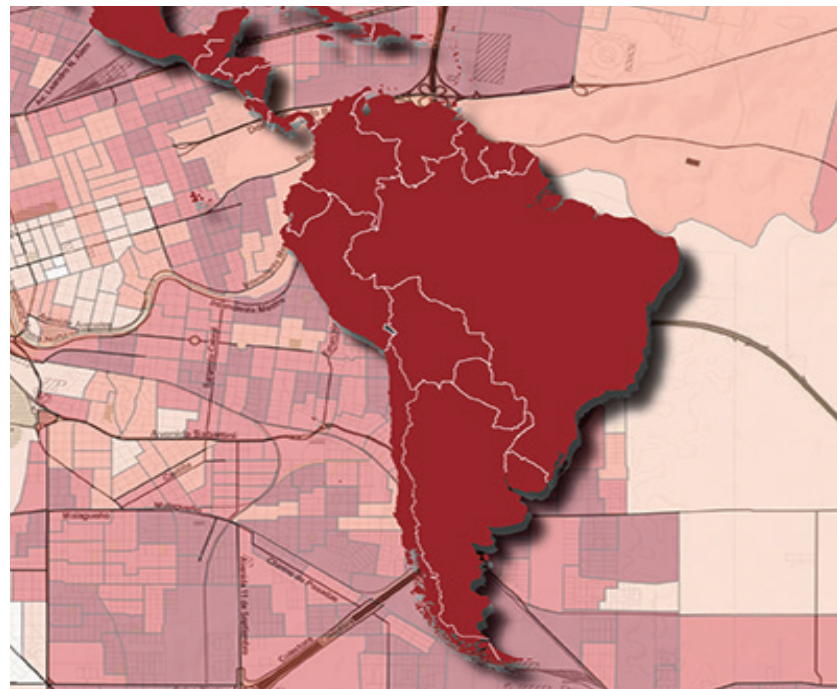

In addition to GIS data, East View also offers related publications such as official results, questionnaires, methodological works, and census ephemera.

Read more: eastview.com/gca

LandScan

East View offers the latest edition of the LandScan™ Global Population Database developed by the Department of Energy's Oak Ridge National Laboratory (ORNL). LandScan is the industry standard for global population distribution, showing one-kilometer resolution over an average 24-hour period. LandScan is a useful application in research, educational, humanitarian, and corporate settings. **Read more:** eastview.com/landscan

MapVault®

MapVault delivers online streaming access to thousands of authoritative map series from Central and South America, other regions, countries, and oceans. Use MapVault's platform to easily view map series, or download the data as layer files for use in GIS software. **Read more:** eastview.com/mapvault

Atlases

East View offers a wide variety of atlases, maps, and geospatial data from Latin America and beyond, in print or online, regardless of language, geographic coverage, or thematic topic. **Read more:** eastview.com/atlases-maps