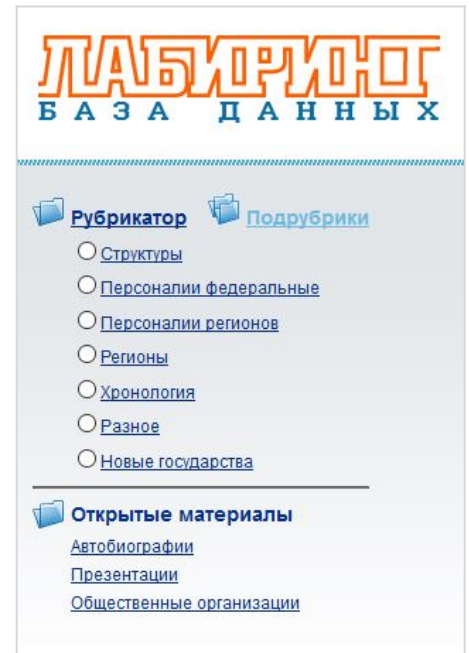

# Labyrinth

## Russian online reference database

Labyrinth provides over 25,000 biographies of Russian politicians, officials, and business people. Includes descriptions and guides to all federal government bodies, administrative units of the Russian Federation, major businesses, political organizations, and federal elections at all levels. Labyrinth is a vital tool for all those who study Russian politics, providing accurate, thorough and deep reference information on a wide array of significant individuals and legal entities in the public and commercial spheres of Russia.